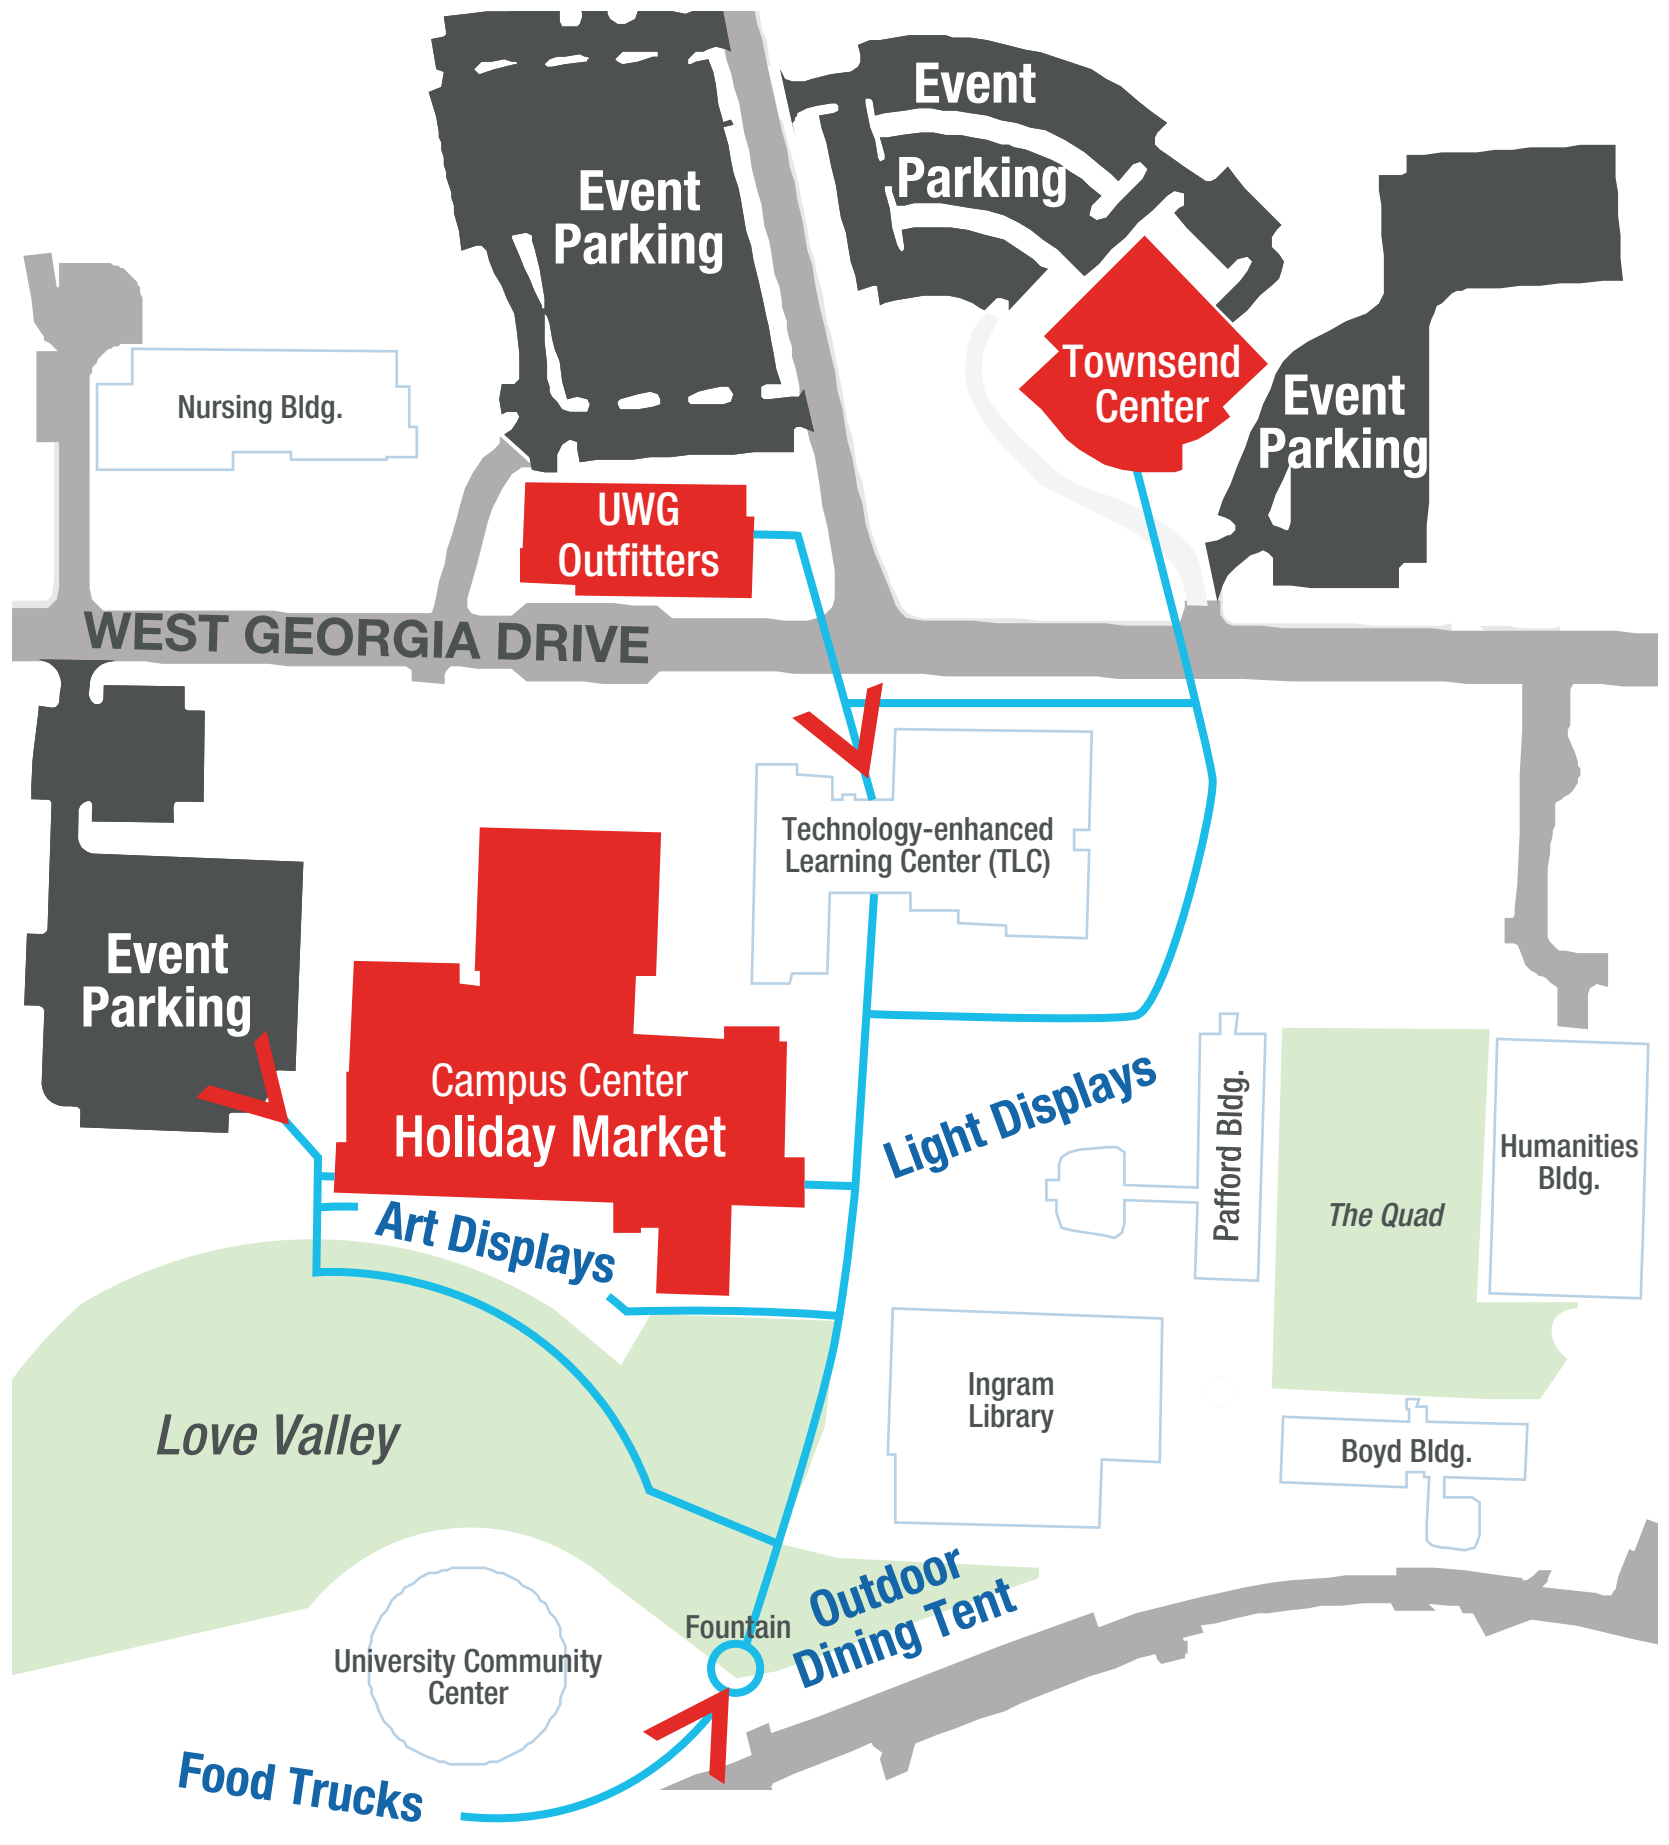

December 3 - 6
4:00 P.M. - 8:00 P.M.

LEGEND:

				
Check-in Tent	Walking Path	Event Parking	Event Buildings	Other Buildings