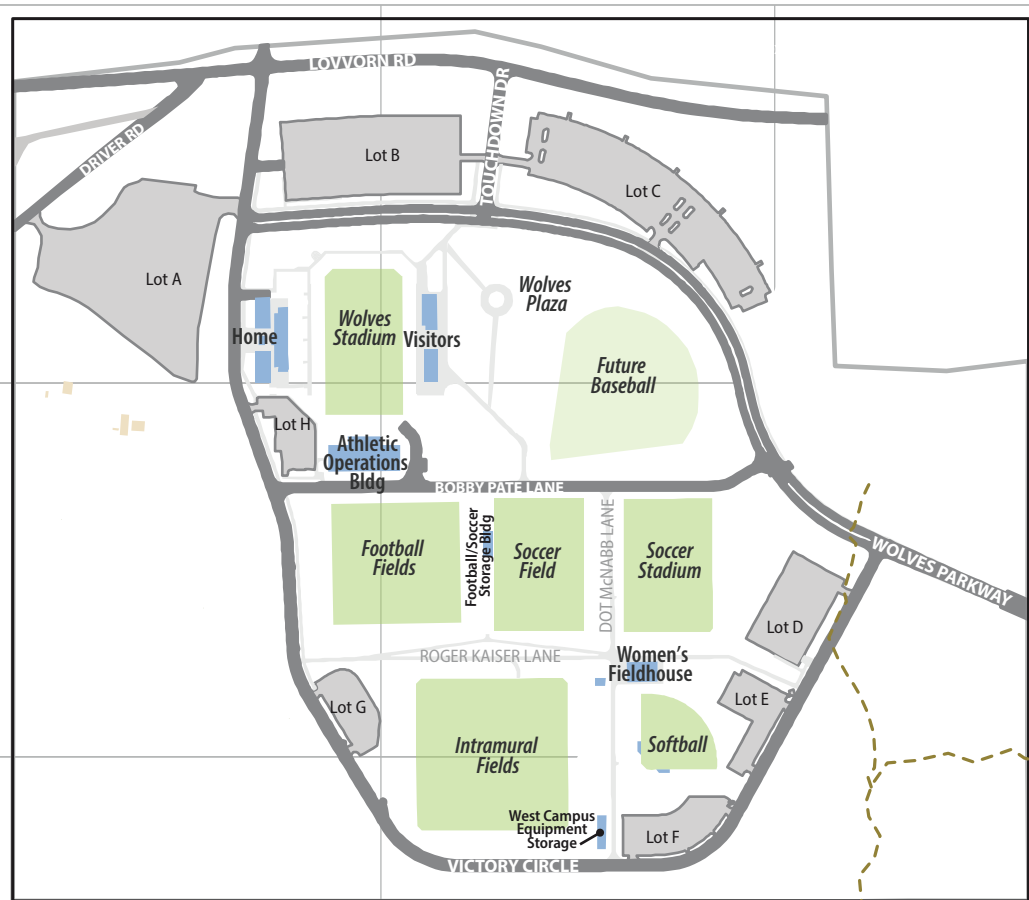

Bus Routes Map

- Blue Route (counter-clockwise)
- Red Route (clockwise)
- * Newnan Shuttle
- • • Bus stops (color coded per bus)

- Blue Route** (Counter Clockwise)
- Bookstore
 - Coliseum
 - West Commons/Z-6
 - Education Center/Strozier
 - Aycock/Richards Hall
 - Row Hall
 - The Oaks
 - East Commons
 - Townsend Center

- Red Route** (Clockwise)
- Campus Center
 - Humanities Bldg
 - The Oaks
 - East Commons
 - Cobb Hall
 - Row Hall
 - Aycock/Richards Hall
 - Education Center
 - Biology Bldg
 - Cole Field/Coliseum

- Newnan Shuttle**
- Row Hall
 - Newnan Center

A - SANFORD HALL	I - MILLER HALL
B - PARKER HALL	J - MELSON HALL
C - MANDEVILLE HALL	K - CALLAWAY / CALLAWAY ANNEX
D - ADAMSON HALL	L - GUNN HALL
E - MOMENTUM CENTER	M - KENNEDY CHAPEL
F - MARTHA MUNRO HALL	N - BONNER HOUSE
G - ANTHROPOLOGY	O - COBB HALL
H - OLD AUDITORIUM	