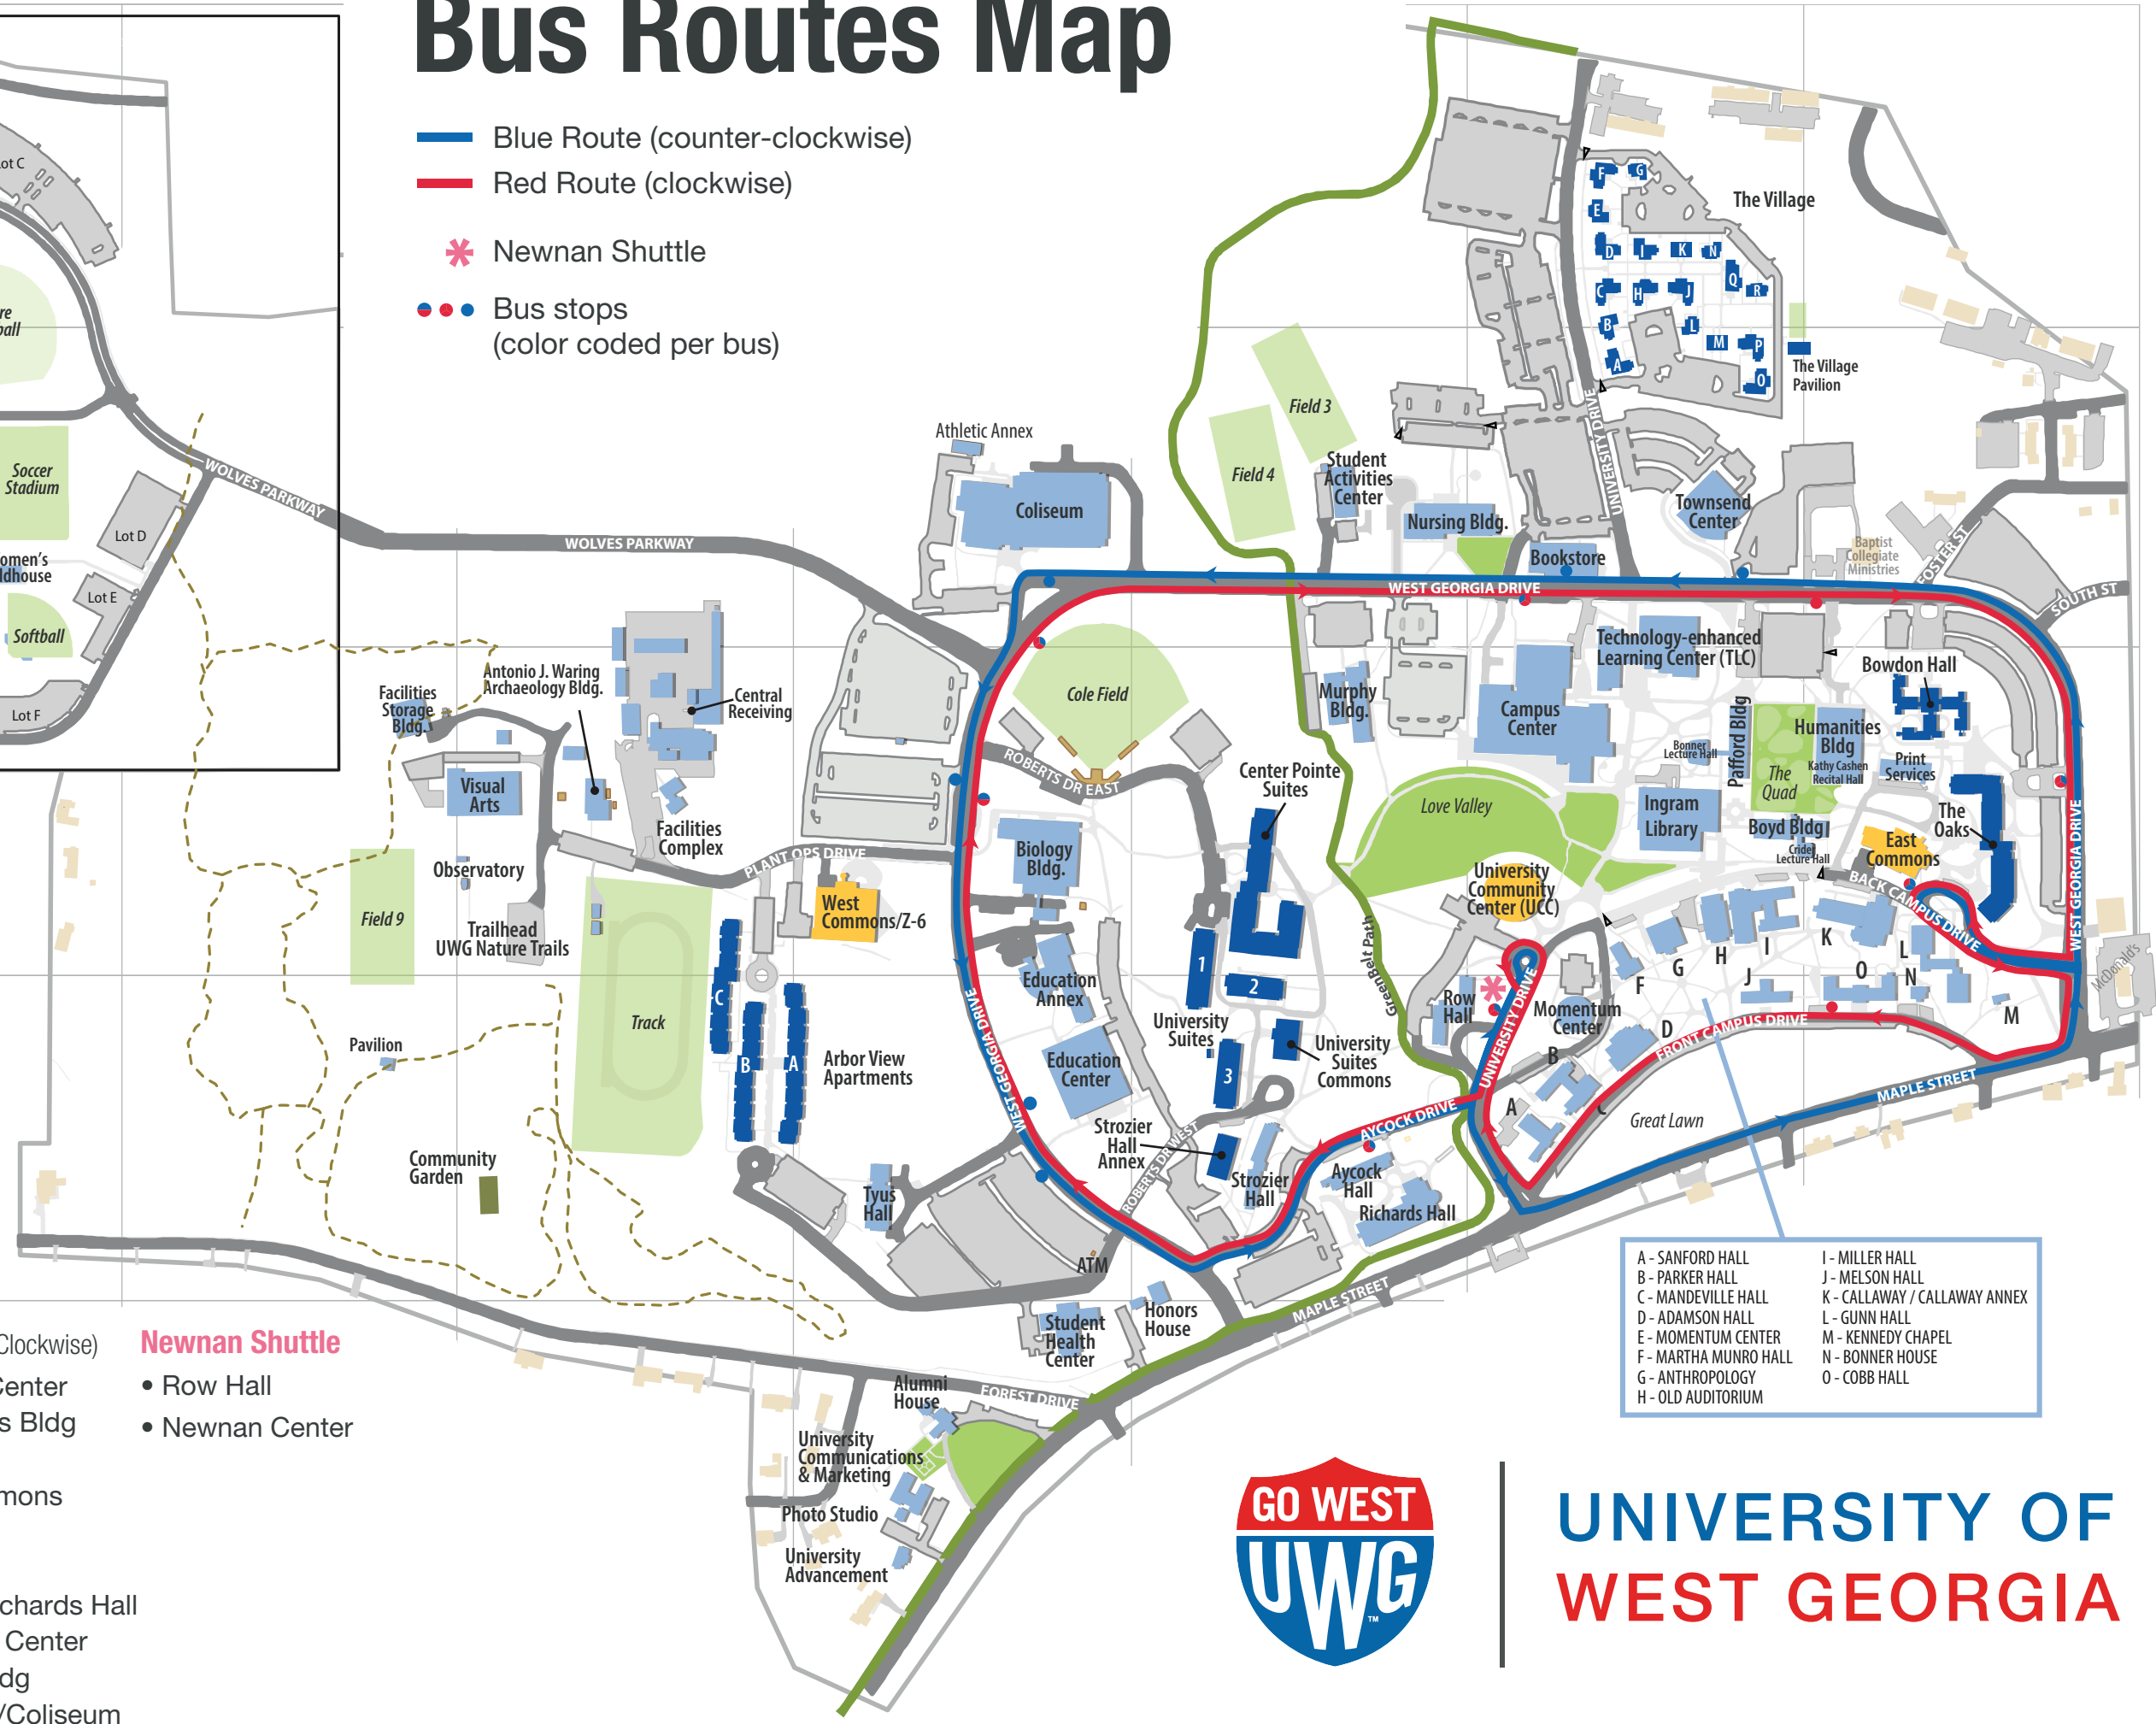

Bus Routes Map

- Blue Route (counter-clockwise)
- Red Route (clockwise)
- * Newnan Shuttle
- • • Bus stops (color coded per bus)

- Blue Route** (Counter Clockwise)
- Bookstore
 - Coliseum
 - West Commons/Z-6
 - Education Center/Strozier
 - Aycock/Richards Hall
 - Row Hall
 - The Oaks
 - East Commons
 - Townsend Center

- Red Route** (Clockwise)
- Campus Center
 - Humanities Bldg
 - The Oaks
 - East Commons
 - Cobb Hall
 - Row Hall
 - Aycock/Richards Hall
 - Education Center
 - Biology Bldg
 - Cole Field/Coliseum

- Newnan Shuttle**
- Row Hall
 - Newnan Center

A - SANFORD HALL	I - MILLER HALL
B - PARKER HALL	J - MELSON HALL
C - MANDEVILLE HALL	K - CALLAWAY / CALLAWAY ANNEX
D - ADAMSON HALL	L - GUNN HALL
E - MOMENTUM CENTER	M - KENNEDY CHAPEL
F - MARTHA MUNRO HALL	N - BONNER HOUSE
G - ANTHROPOLOGY	O - COBB HALL
H - OLD AUDITORIUM	