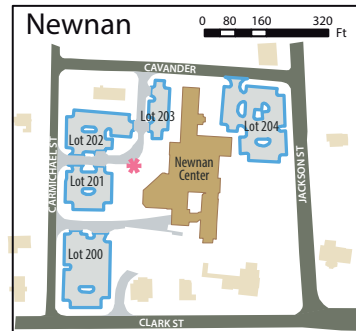

Revised 8/2021